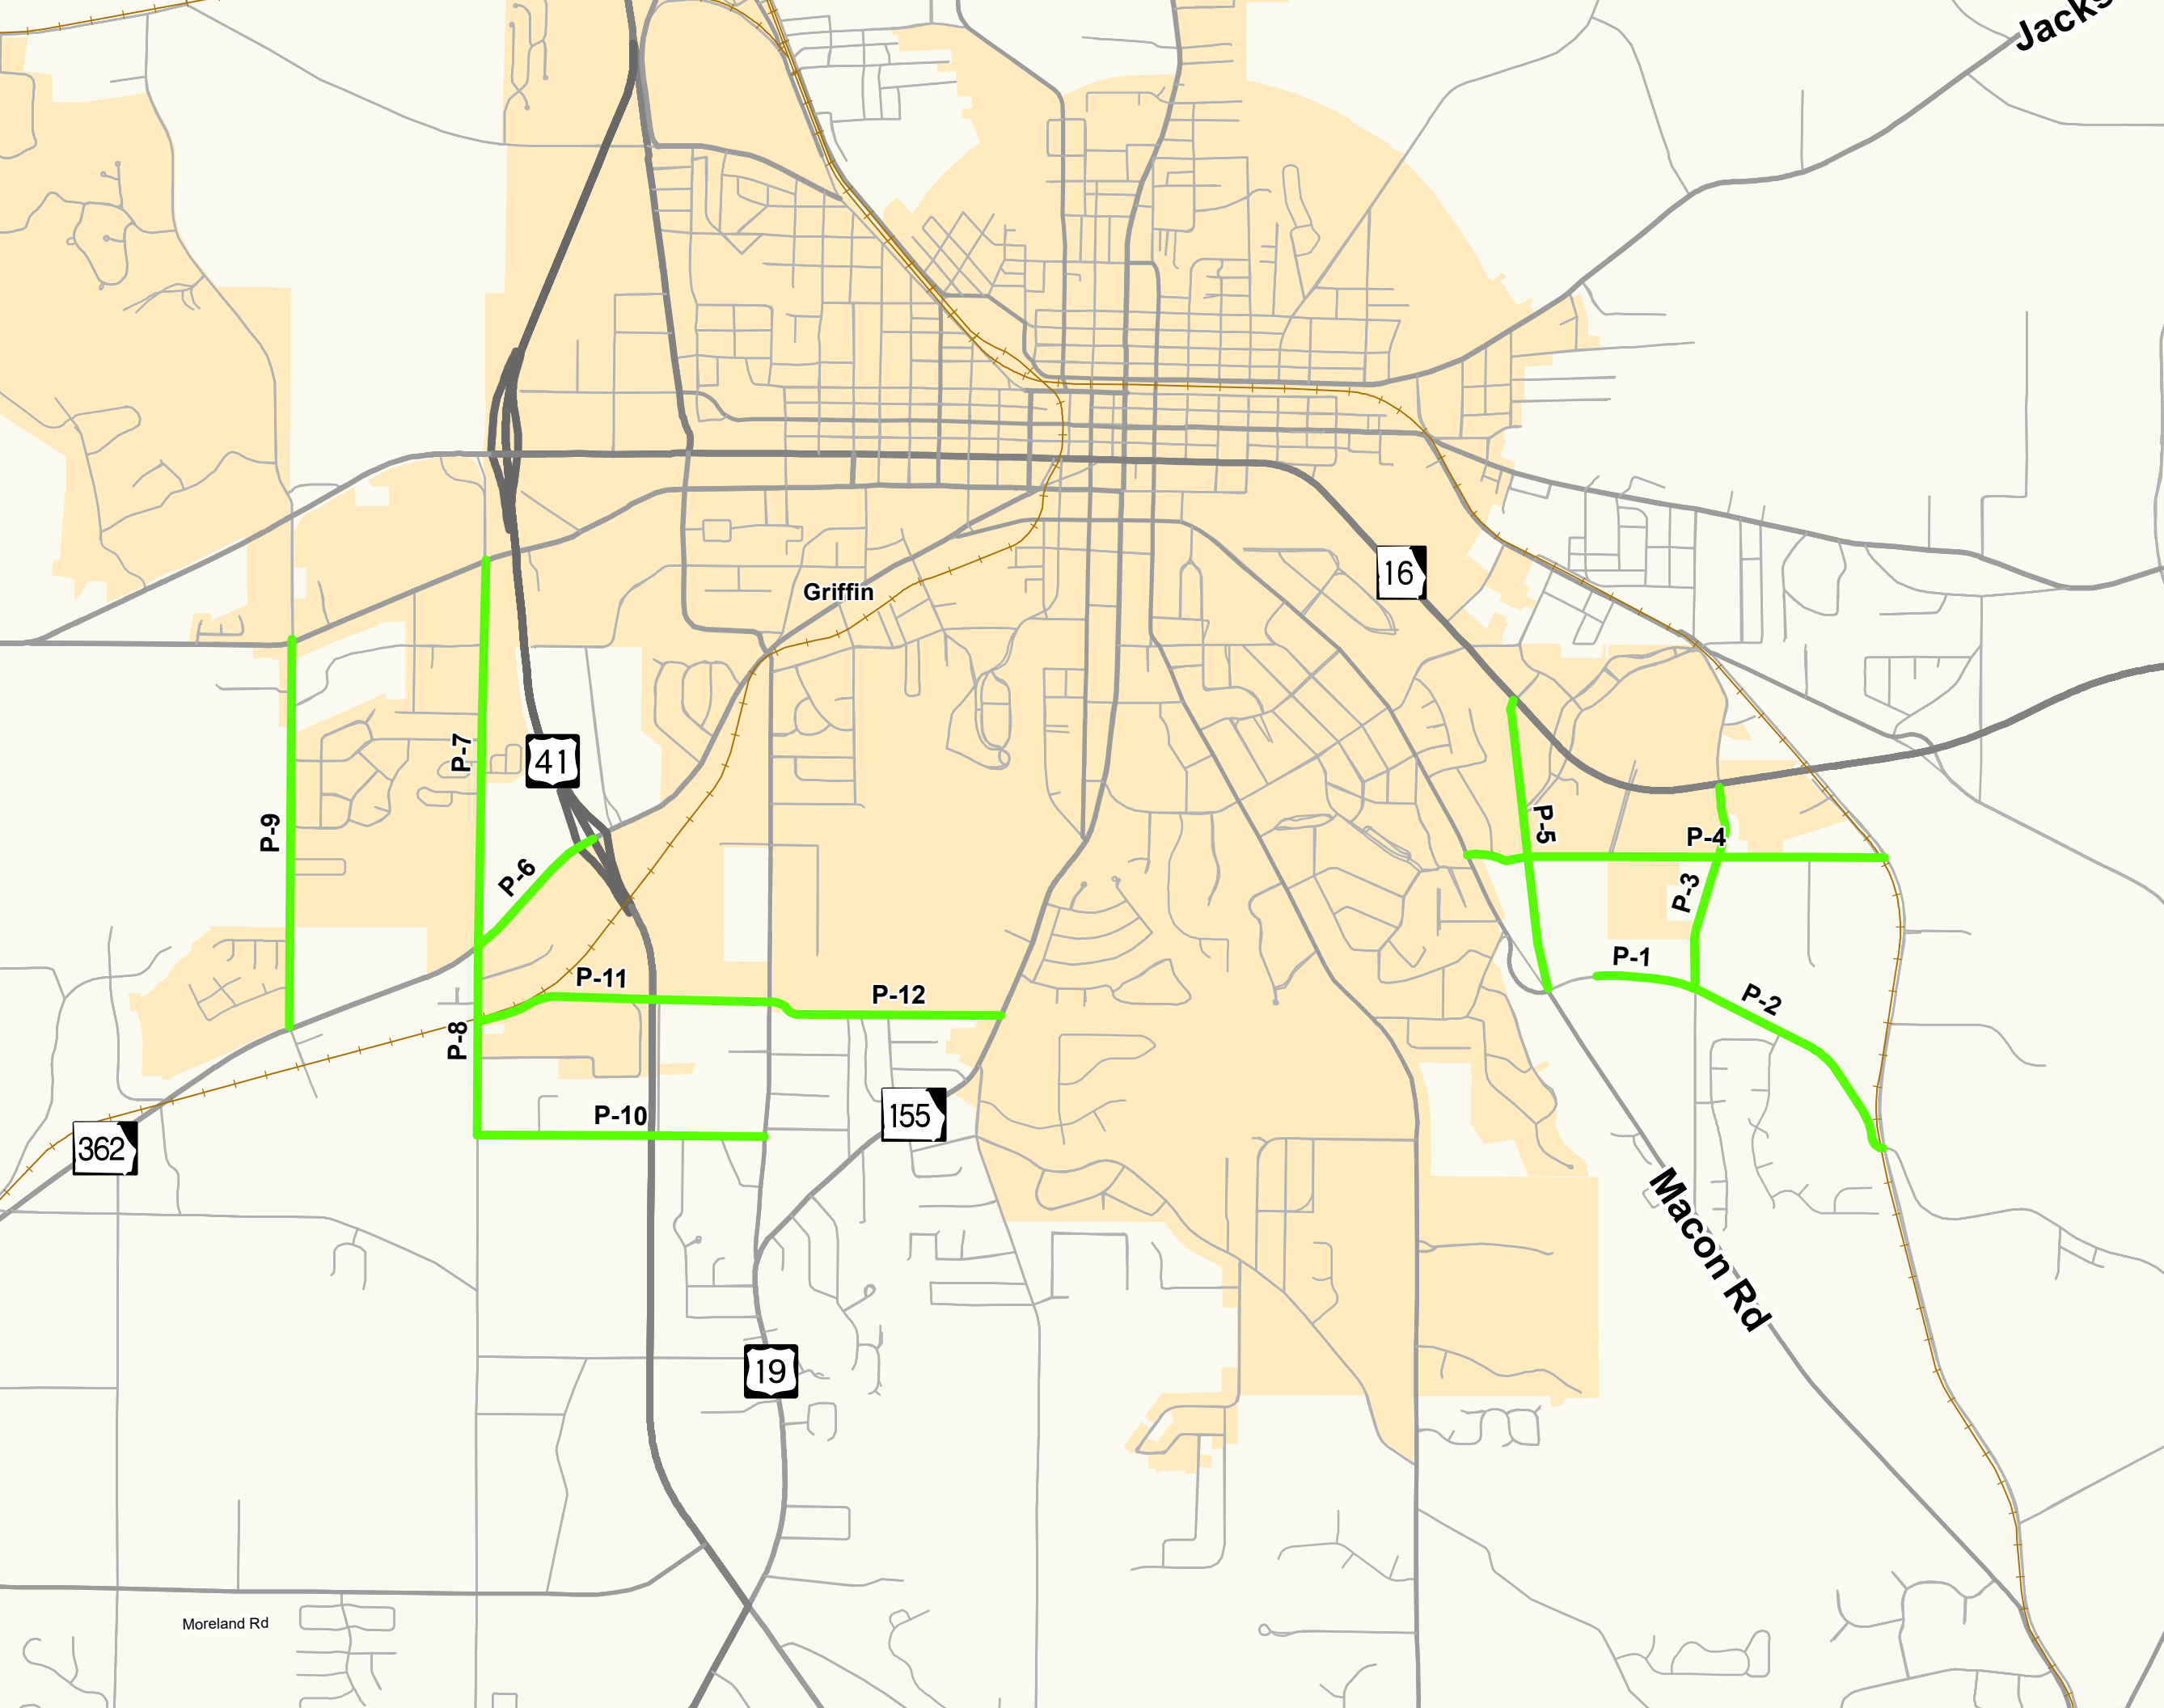

P-1	Futral Road Sidewalk (west)
P-2	Futral Road Sidewalk (east)
P-3	Wilson Road Sidewalk
P-4	Hudson Road Sidewalk
P-5	SR 362 / Meriwether Street Sidewalk
P-6	SR 362 / Williamson Road Sidewalk
P-7	Carver Road Sidewalk
P-8	Carver Road Sidewalk
P-9	S. Pine Hill Road Sidewalk
P-10	Odell Road Sidewalk
P-11	Kalamazoo Drive Sidewalk
P-12	Airport Road Sidewalk

 Bike/Pedestrian Projects